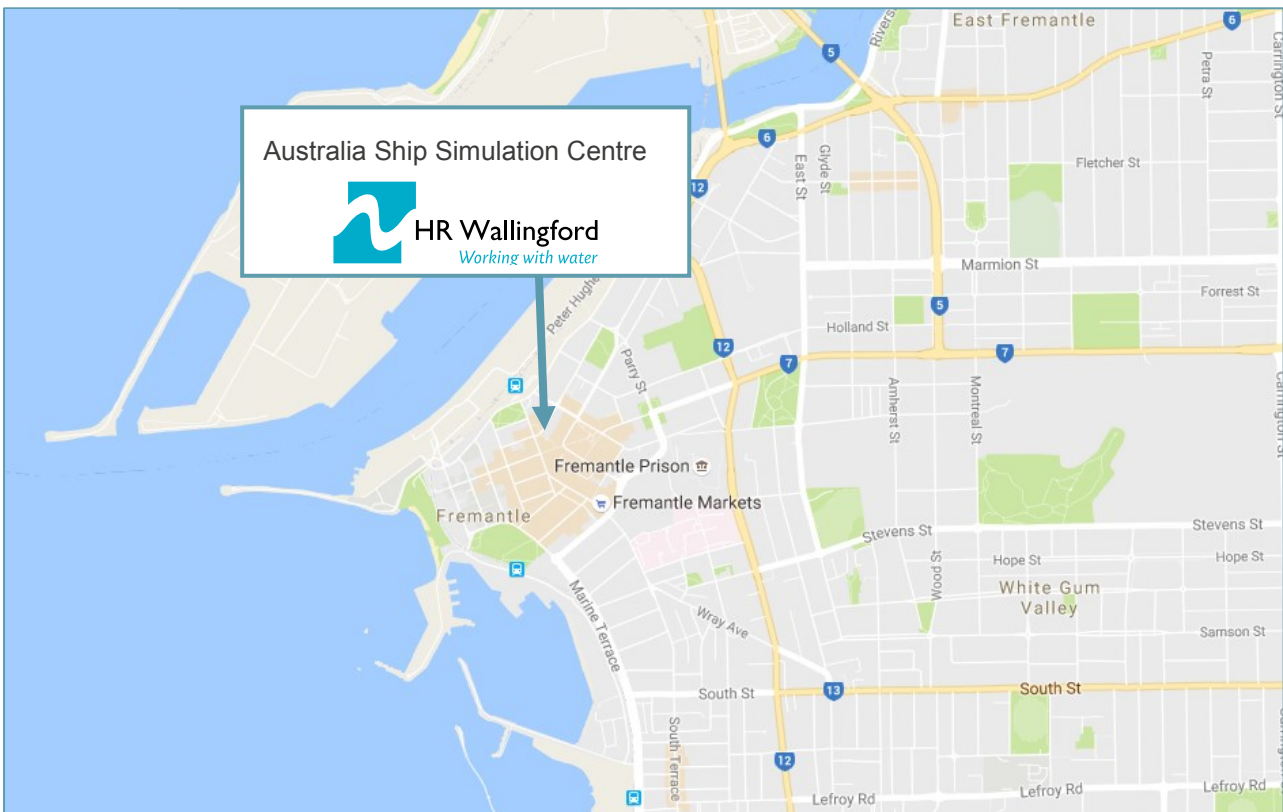

# HR Wallingford's Australia Ship Simulation Centre – How to find us

## Address

Australia Ship Simulation Centre  
HR Wallingford Pty Ltd  
Level 1, Atwell Arcade  
3 Cantonment Street  
Fremantle  
WA 6160

Google Maps – Location: <https://goo.gl/maps/USUbG2c9e1k>  
Google Maps – Directions from the train station: <https://goo.gl/maps/qpiYXN5SonH2>  
Coordinates: [32°03'13.90"S 115°44'47.85"E](https://www.wikidata.org/wiki/Q111111111)

## How to find us

HR Wallingford's Australia Ship Simulation Centre is situated in Fremantle at the south west end of Cantonment Street in the Atwell Arcade. It is a 2 minute walk from Fremantle's train station, 3 minutes from the Cappuccino Strip and 6 minutes from the Esplanade Hotel. There is no parking available at the Ship Simulation Centre, but parking is available elsewhere in Fremantle.

Approaching Atwell Arcade, there are shops on either side of the entrance, named Hemp Co. and Hype. Enter the Arcade, passing a coffee shop on the left and use one of the lifts, through the double, sliding, glass doors, to reach Floor 1. Turn left when leaving the lift and HR Wallingford's office is on the left, with our name on the glass. See photos below.